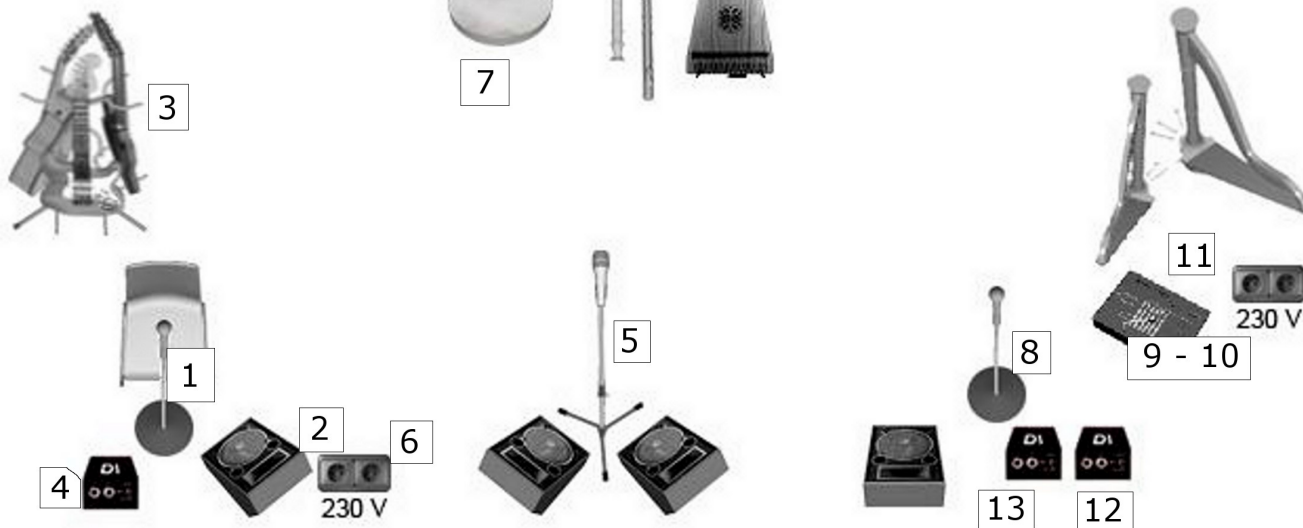

LYRADANZ

Ryder
2015

Stage Plot

Any technical modification must be planned and agreed with the band a few days before the concert!!!

Channel List

Info

1	Guitarist Voice	SM58
2	Acoustic Guitar	XLR
3	Classic Guitar	XLR (Phantom powered)
4	Charango	DI
5	Lead Voice / Flute	SM86
6	Psaltery	XLR
7	Bodhran	XLR (Phantom powered)
8	Harpist Voice	SM58
9	Nylon String Harp L	XLR
10	Nylon String Harp R	XLR
11	Metal String Harp	XLR
12	Small Harp	DI
13	Stompin' Bass	DI

- 45 minutes of sound check are really appreciated!

- Water on stage and backstage is really appreciated

- Let's talk about any modification!

Mob: +39 348 5423671

Enjoy our gig with us!